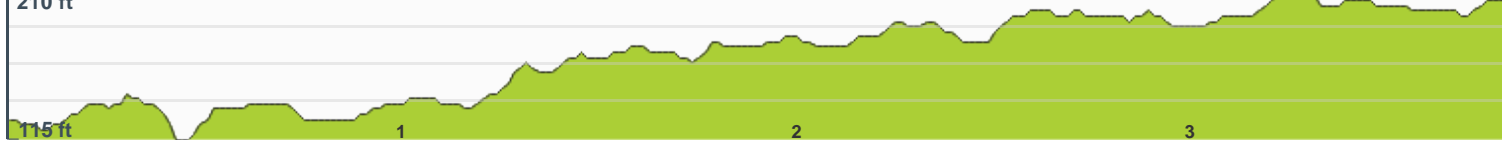

Keep Moving 4: Alphington To Northland

ROUTE DIRECTIONS

No	Miles	Turn	Directions
1	0.000		Start on Wingrove Street
2	0.000	→	Turn right onto Wingrove Street
3	0.017	↙	Turn left onto Yarana Road
4	0.214	↗	Turn right
5	0.255	↗	Keep left
6	0.265	→	Turn right
7	0.399	←	Turn slight left
8	0.401	←	Turn left onto Darebin Creek Trail
9	0.575	↗	Turn right onto Darebin Creek Trail
10	0.729	↙	Turn slight left onto Darebin Creek Trail
11	0.740	↙	Turn slight left onto Darebin Creek Trail
12	1.047		Keep left
13	1.094	↗	Turn right onto Darebin Road
14	1.099	↙	Turn left
15	1.145		Turn slight left onto Darebin Creek Trail
16	1.457	↗	Turn right onto Darebin Creek Trail
17	1.500	↗	Turn left
18	1.520	←	Turn left onto Darebin Creek Trail
19	1.658		Keep right onto Darebin Creek Trail
20	1.967		Keep left
21	2.040	↗	Turn right
22	2.086	←	Turn slight left onto Darebin Creek Trail
23	2.169	↗	Keep right onto Darebin Creek Trail
24	2.444		Turn left onto Darebin Creek Trail
25	3.216	←	Turn left onto Darebin Creek Trail
26	3.558	→	Keep right onto Darebin Creek Trail
27	3.585	→	Keep right
28	3.601	↘	Turn right
29	3.618	→	Turn right onto Southern Road
30	3.728		Turn right
31	3.781	→	Turn right onto Murray Road
32	3.784		Lots of refreshments at Northland after this great walk.