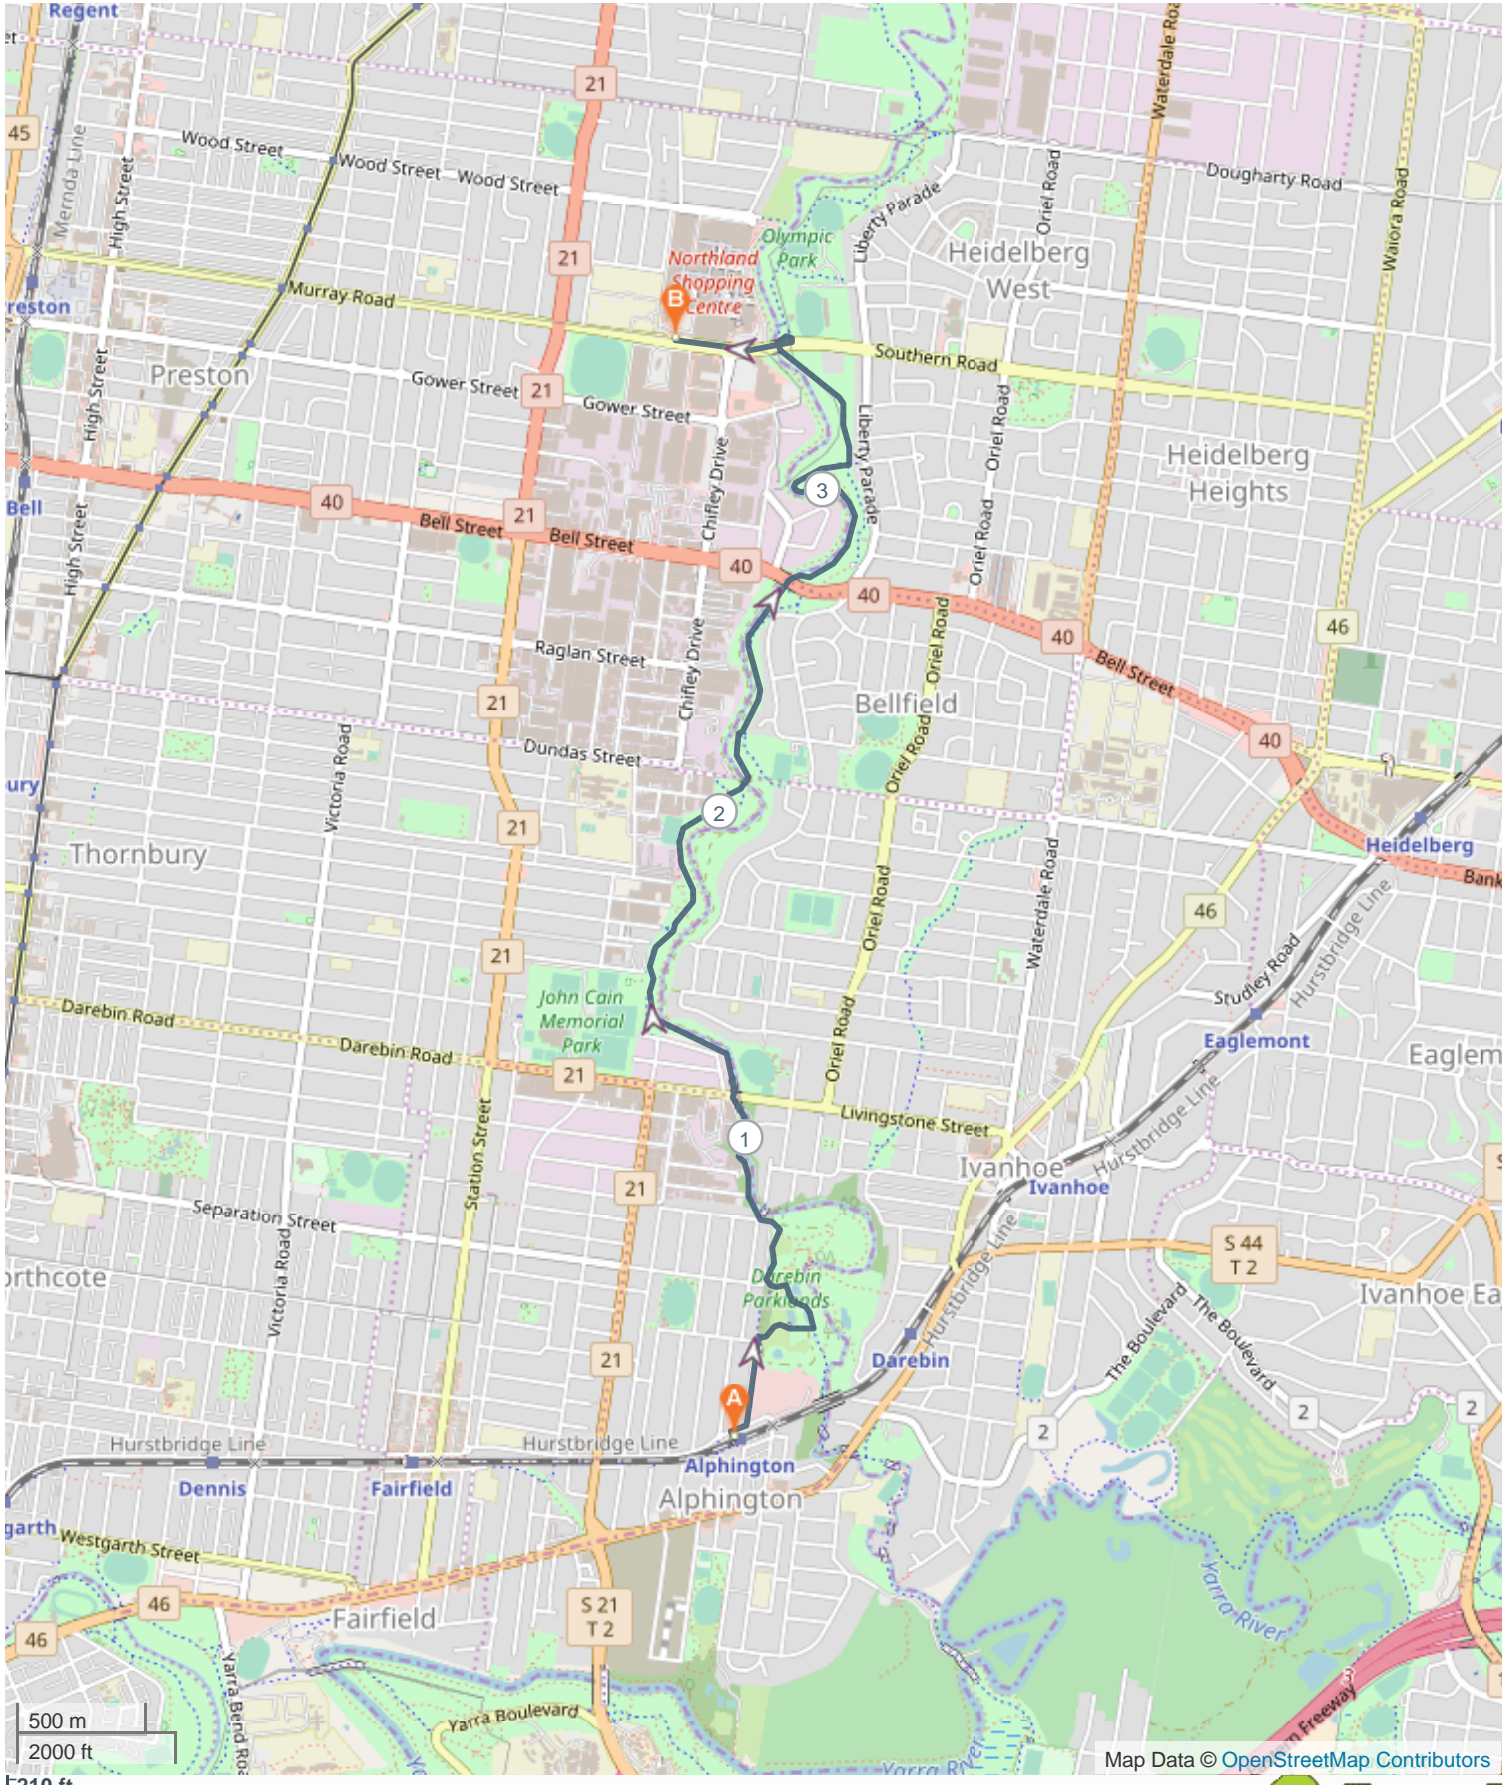

Keep Moving 4: Alphington To Northland

ROUTE DIRECTIONS

No	Miles	Turn	Directions
1	0.000		Start on Wingrove Street
2	0.000	→	Turn right onto Wingrove Street
3	0.017	↙	Turn left onto Yarana Road
4	0.214	↗	Turn right
5	0.255	↗	Keep left
6	0.265	→	Turn right
7	0.399	←	Turn slight left
8	0.401	←	Turn left onto Darebin Creek Trail
9	0.575	↗	Turn right onto Darebin Creek Trail
10	0.729	↙	Turn slight left onto Darebin Creek Trail
11	0.740	↙	Turn slight left onto Darebin Creek Trail
12	1.047		Keep left
13	1.094	↗	Turn right onto Darebin Road
14	1.099	↙	Turn left
15	1.145		Turn slight left onto Darebin Creek Trail
16	1.457	↗	Turn right onto Darebin Creek Trail
17	1.500	↗	Turn left
18	1.520	←	Turn left onto Darebin Creek Trail
19	1.658		Keep right onto Darebin Creek Trail
20	1.967		Keep left
21	2.040	↗	Turn right
22	2.086	←	Turn slight left onto Darebin Creek Trail
23	2.169	↗	Keep right onto Darebin Creek Trail
24	2.444		Turn left onto Darebin Creek Trail
25	3.216	←	Turn left onto Darebin Creek Trail
26	3.558	→	Keep right onto Darebin Creek Trail
27	3.585	→	Keep right
28	3.601	↘	Turn right
29	3.618	→	Turn right onto Southern Road
30	3.728		Turn right
31	3.781	→	Turn right onto Murray Road
32	3.784		Lots of refreshments at Northland after this great walk.